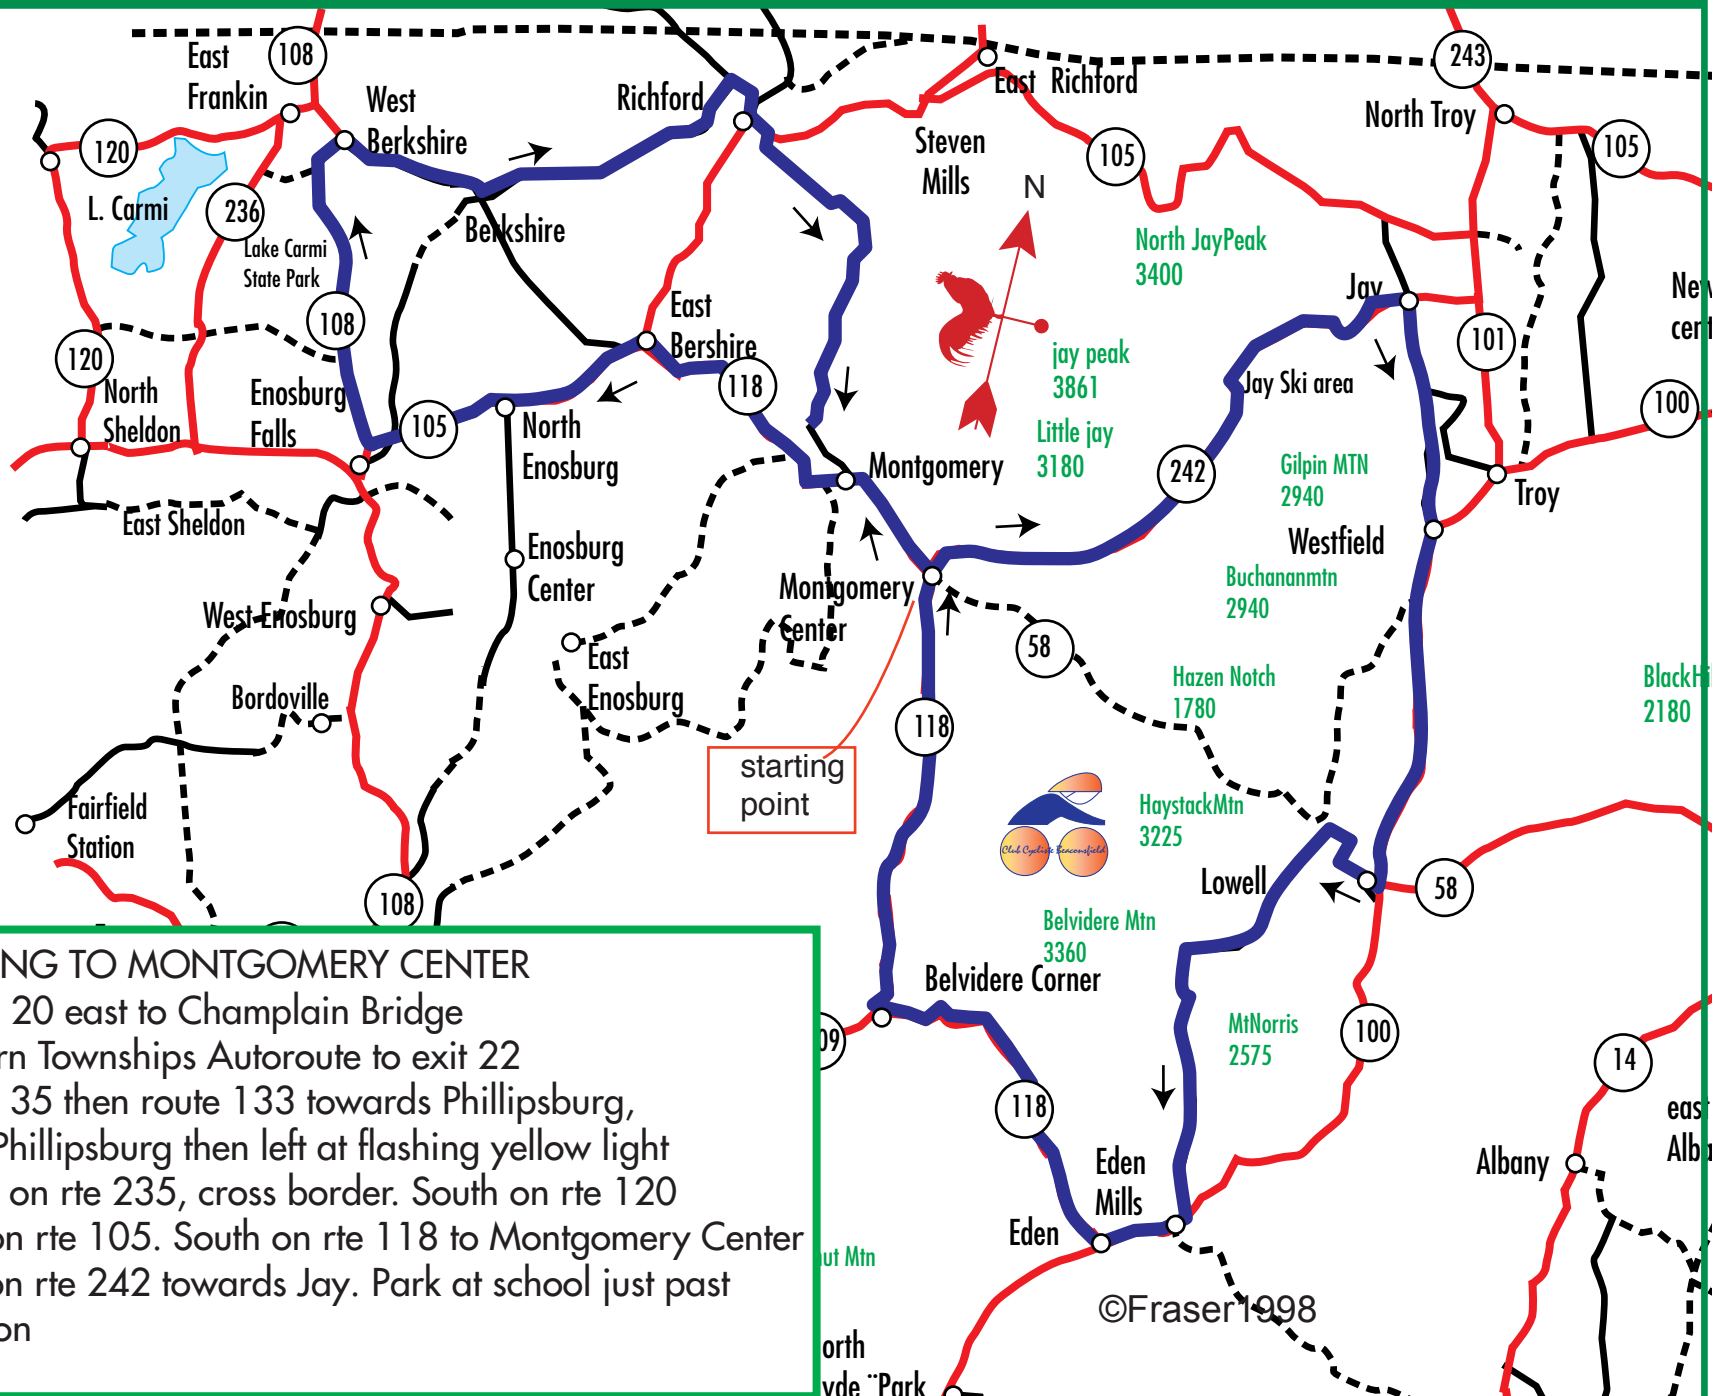

# Club Cycliste Beaconsfield

Jay Richford tour  
60 or 90 Km.

## DRIVING TO MONTGOMERY CENTER

Route 20 east to Champlain Bridge  
 Eastern Townships Autoroute to exit 22  
 Route 35 then route 133 towards Phillipsburg,  
 Pass Phillipsburg then left at flashing yellow light  
 South on rte 235, cross border. South on rte 120  
 East on rte 105. South on rte 118 to Montgomery Center  
 East on rte 242 towards Jay. Park at school just past  
 junction