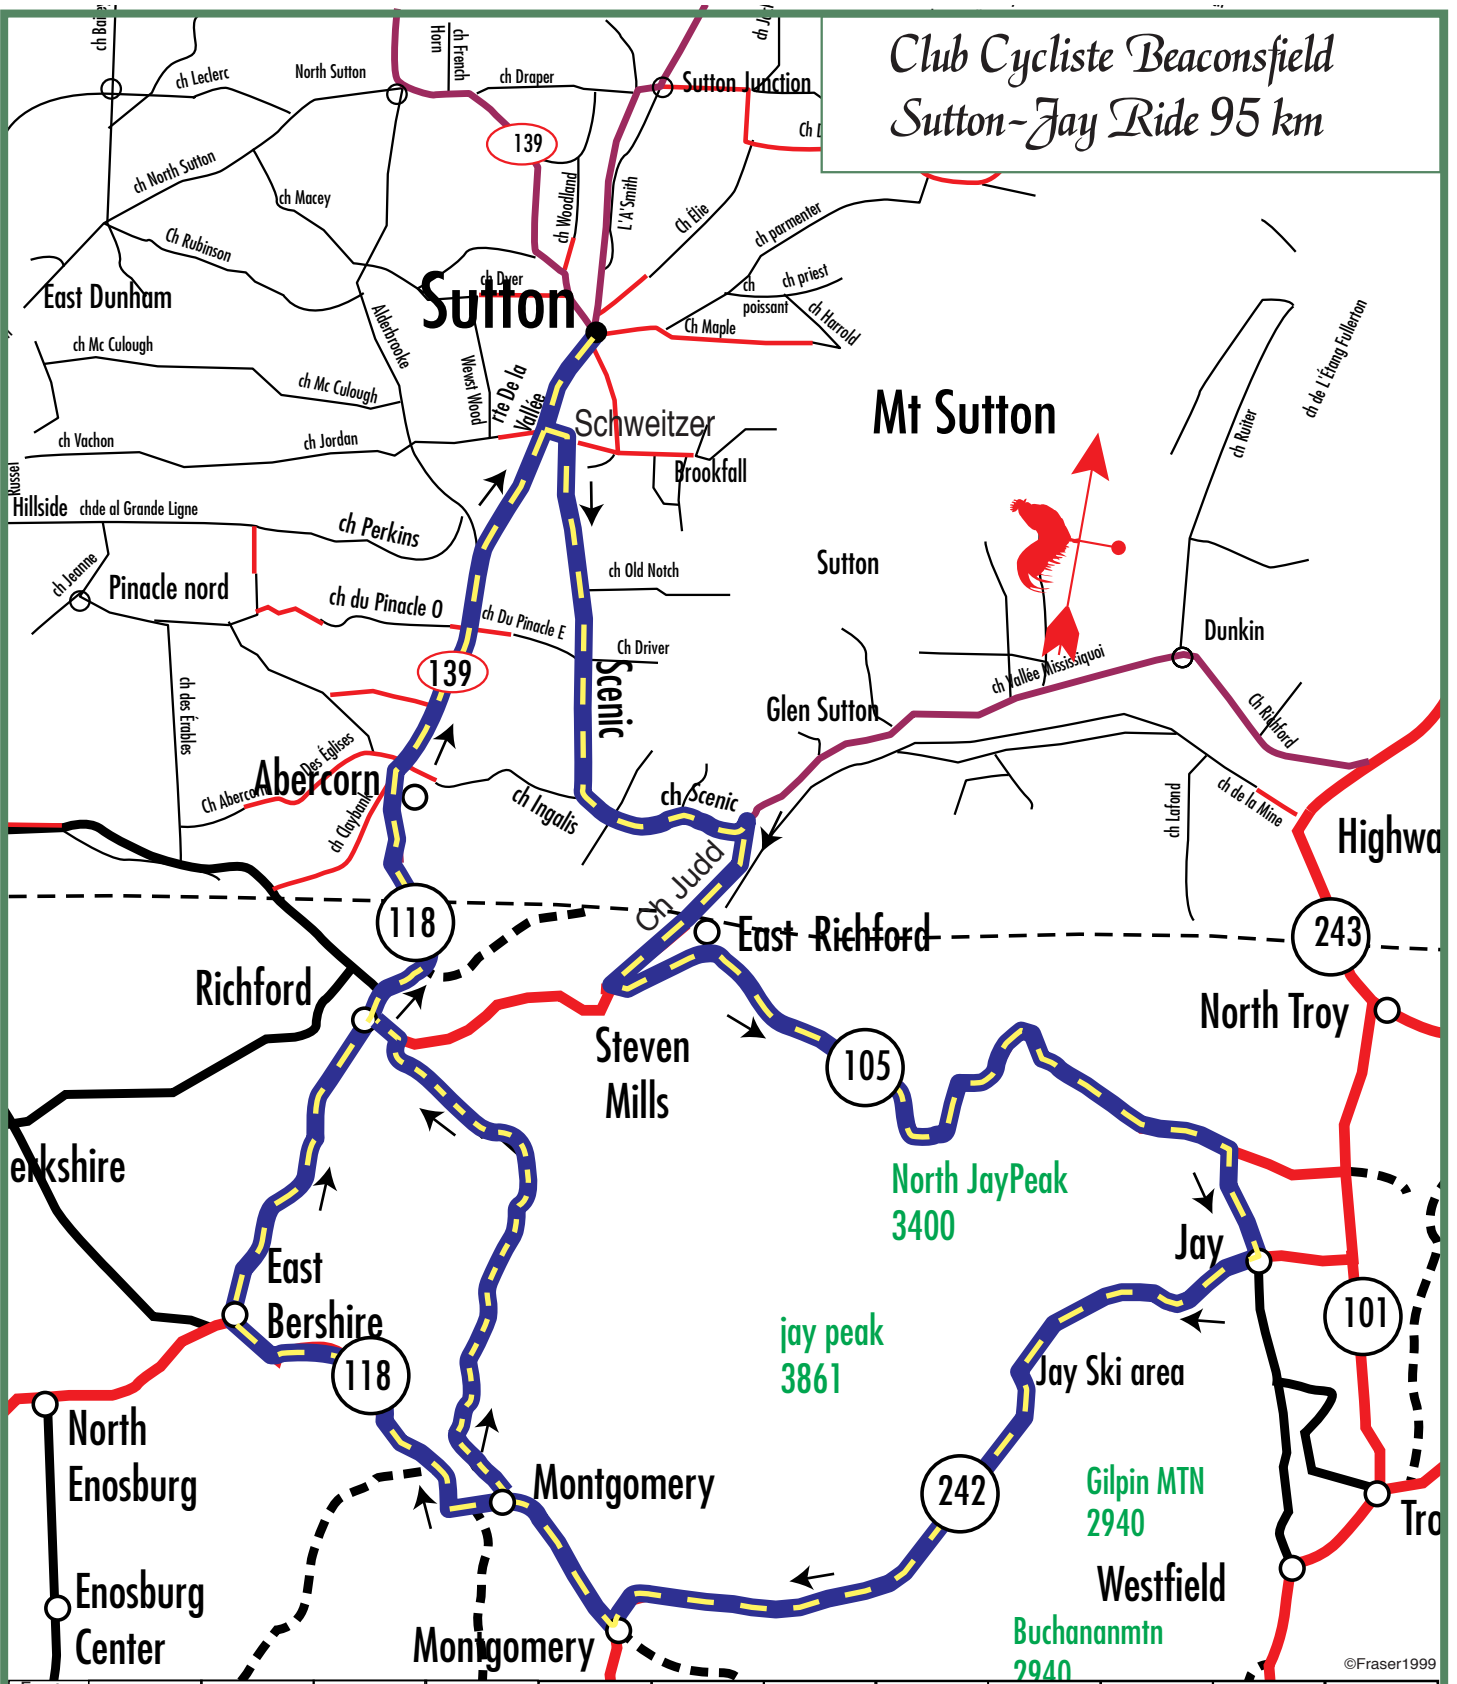

Club Cycliste Beaconsfield Sutton-Jay Ride 95 km

North Jay Peak
3400

Jay Peak
3861

Gilpin MTN
2940

Buchanan mtn
2940

©Fraser1999