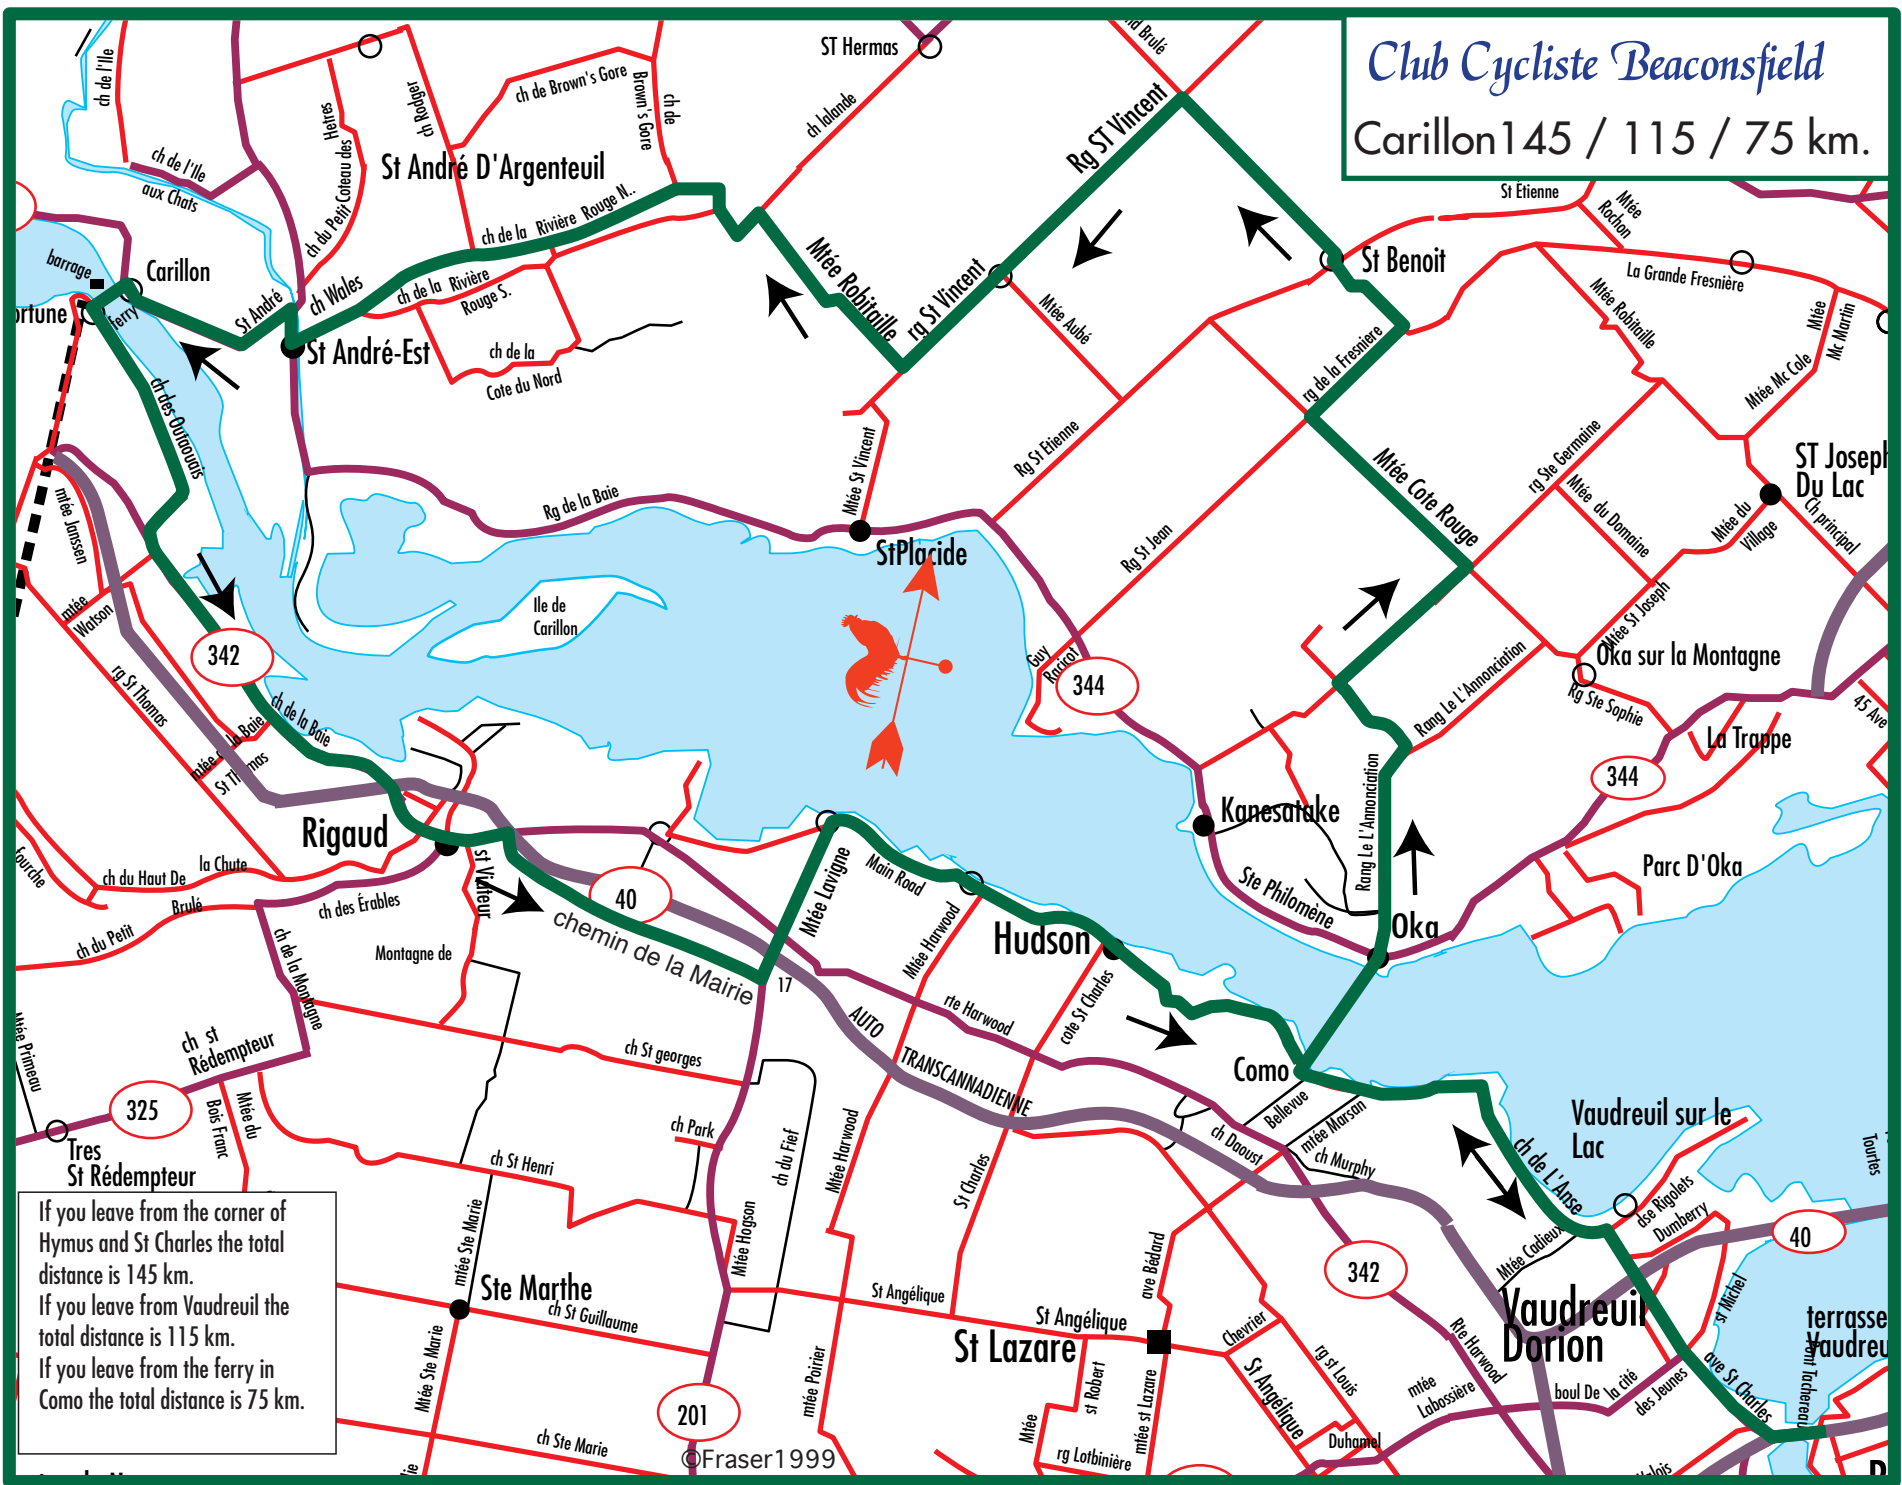

# Club Cycliste Beaconsfield

Carillon 145 / 115 / 75 km.

If you leave from the corner of Hymus and St Charles the total distance is 145 km.  
 If you leave from Vaudreuil the total distance is 115 km.  
 If you leave from the ferry in Como the total distance is 75 km.