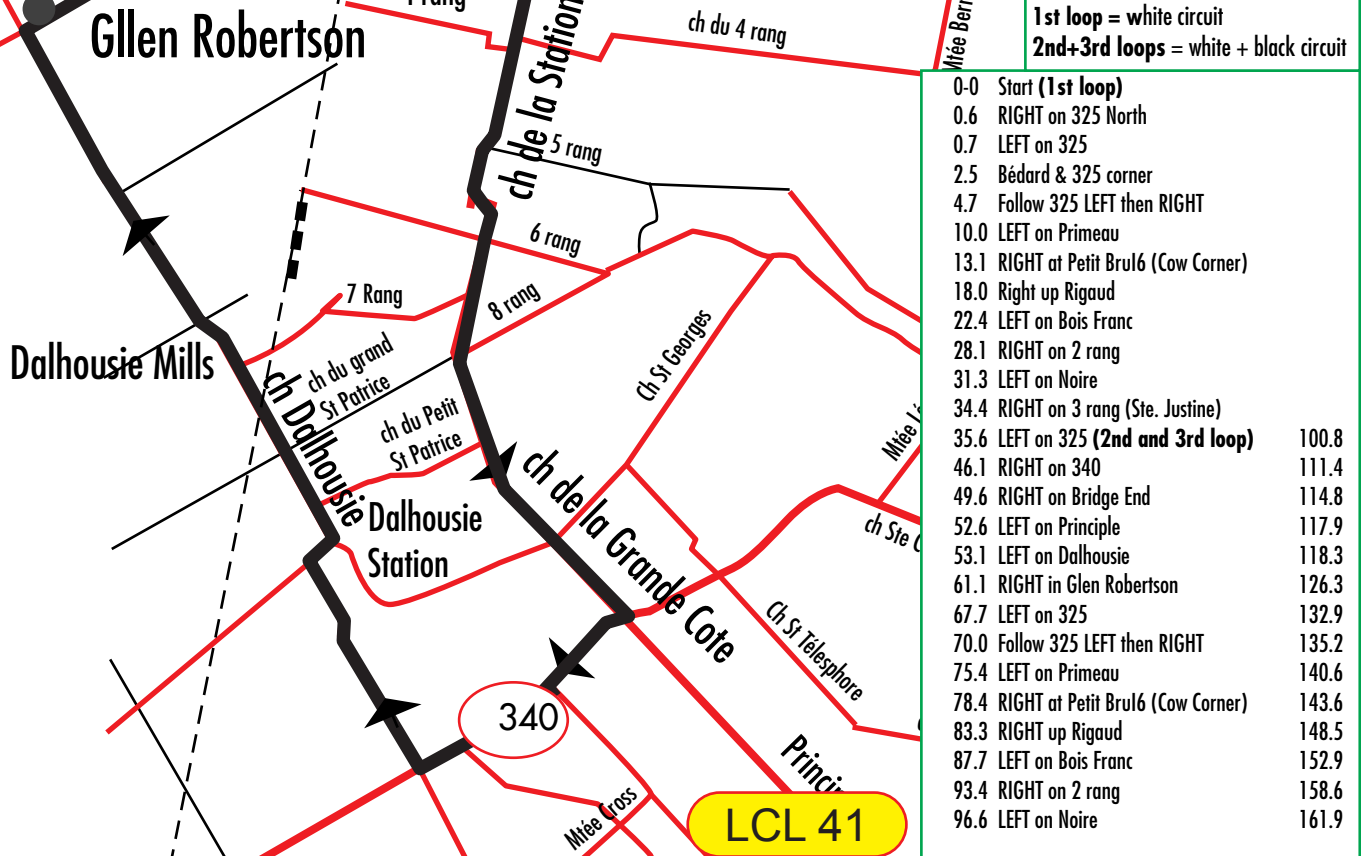

Club Cycliste Beaconsfield

Century

Prescott

1st loop = white circuit
2nd+3rd loops = white + black circuit

0-0	Start (1st loop)	
0.6	RIGHT on 325 North	
0.7	LEFT on 325	
2.5	Bédard & 325 corner	
4.7	Follow 325 LEFT then RIGHT	
10.0	LEFT on Primeau	
13.1	RIGHT at Petit Brul6 (Cow Corner)	
18.0	Right up Rigaud	
22.4	LEFT on Bois Franc	
28.1	RIGHT on 2 rang	
31.3	LEFT on Noire	
34.4	RIGHT on 3 rang (Ste. Justine)	
35.6	LEFT on 325 (2nd and 3rd loop)	100.8
46.1	RIGHT on 340	111.4
49.6	RIGHT on Bridge End	114.8
52.6	LEFT on Principle	117.9
53.1	LEFT on Dalhousie	118.3
61.1	RIGHT in Glen Robertson	126.3
67.7	LEFT on 325	132.9
70.0	Follow 325 LEFT then RIGHT	135.2
75.4	LEFT on Primeau	140.6
78.4	RIGHT at Petit Brul6 (Cow Corner)	143.6
83.3	RIGHT up Rigaud	148.5
87.7	LEFT on Bois Franc	152.9
93.4	RIGHT on 2 rang	158.6
96.6	LEFT on Noire	161.9

LCL 41