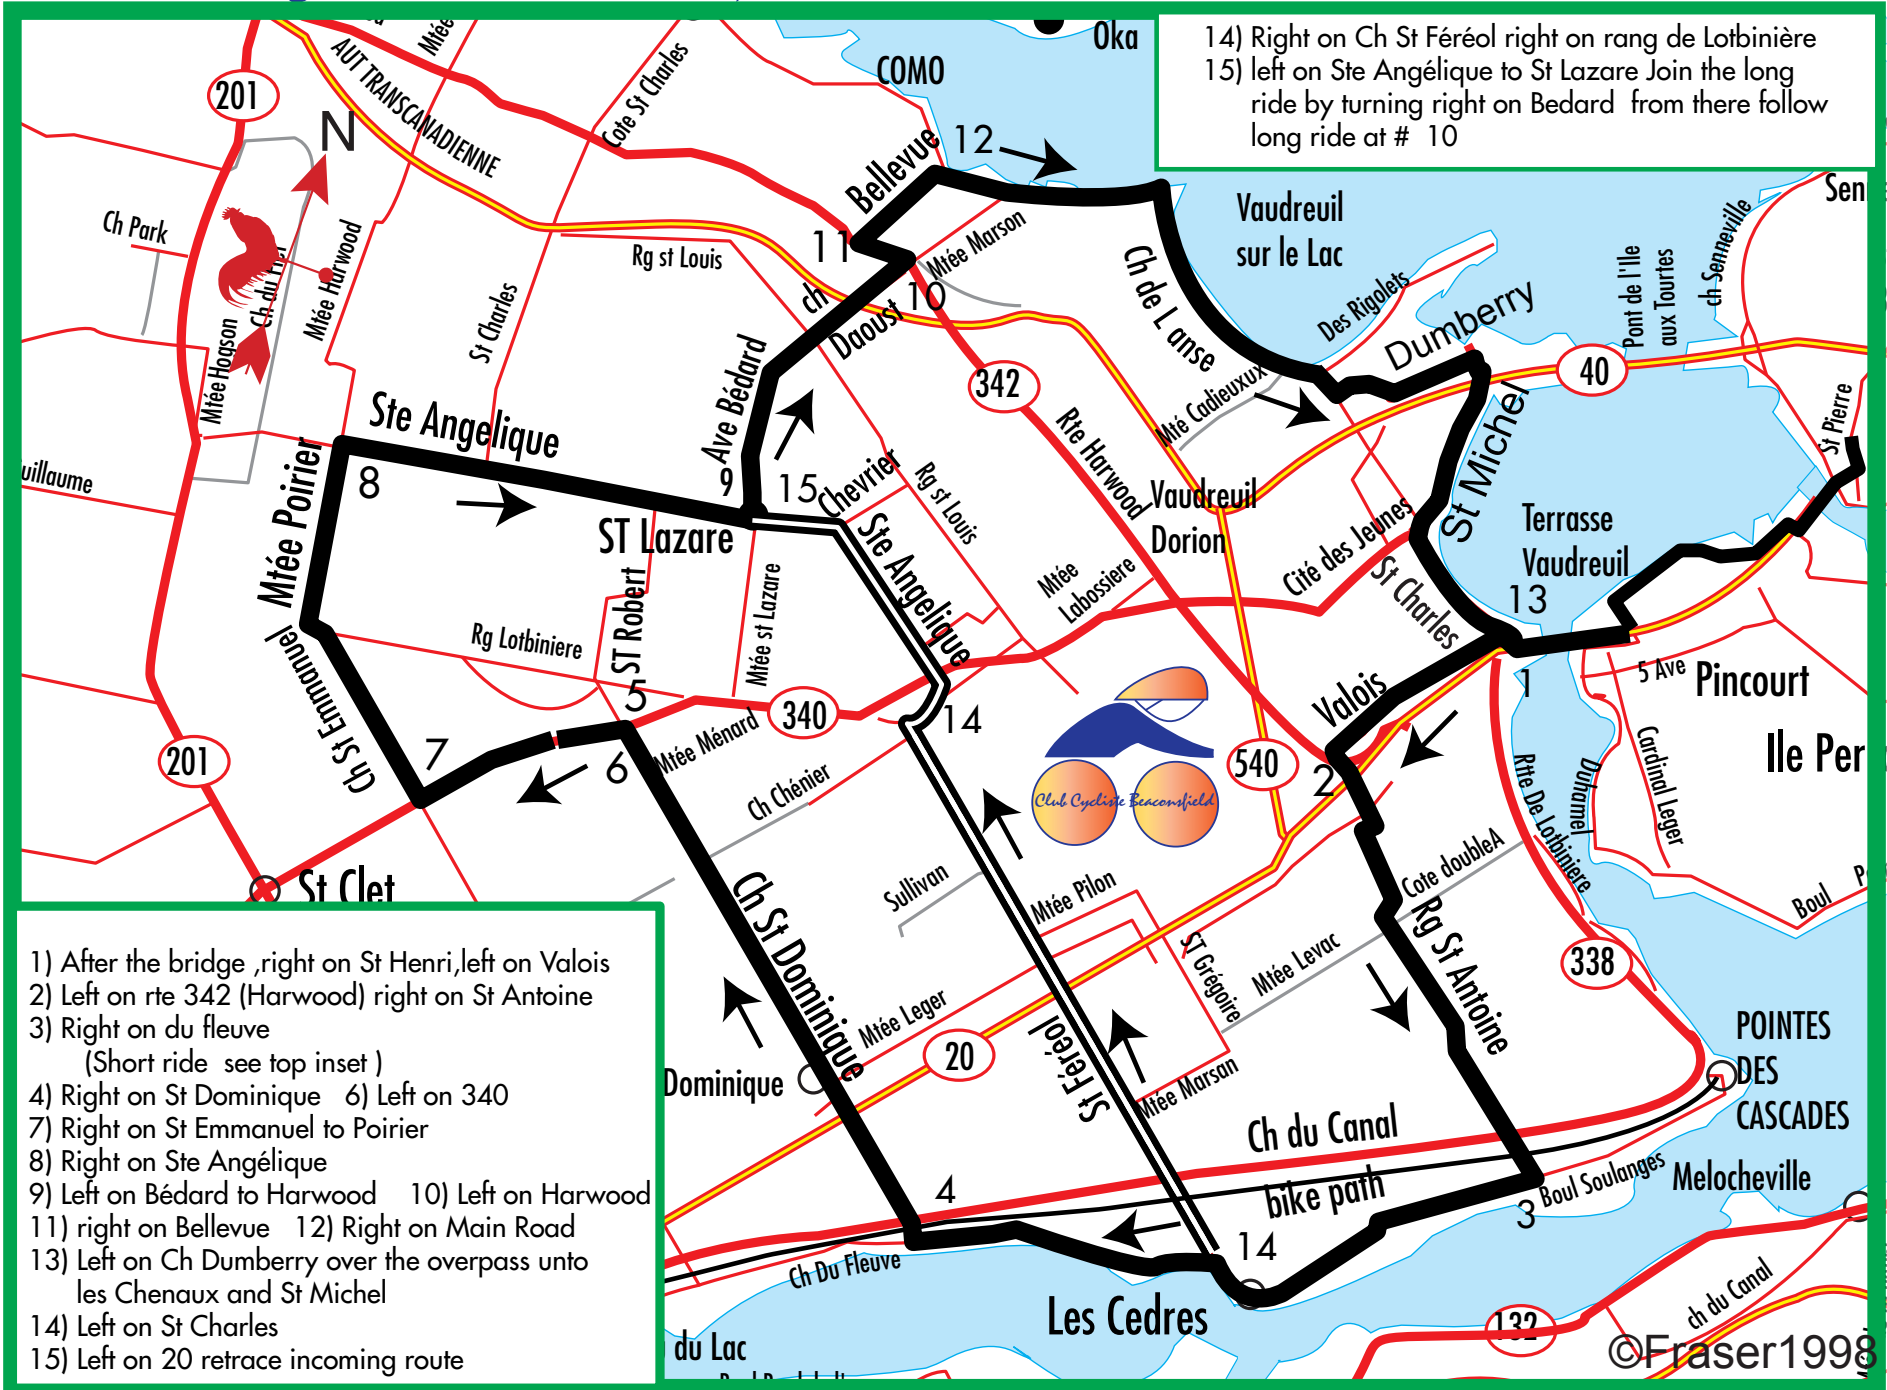

# Club Cycliste Beaconsfield

Les Cèdres tour 75 Ou 90 km

14) Right on Ch St Féréol right on rang de Lotbinière  
 15) left on Ste Angélique to St Lazare Join the long ride by turning right on Bedard from there follow long ride at # 10

- 1) After the bridge ,right on St Henri,left on Valois
- 2) Left on rte 342 (Harwood) right on St Antoine
- 3) Right on du fleuve  
(Short ride see top inset )
- 4) Right on St Dominique 6) Left on 340
- 7) Right on St Emmanuel to Poirier
- 8) Right on Ste Angélique
- 9) Left on Bédard to Harwood 10) Left on Harwood
- 11) right on Bellevue 12) Right on Main Road
- 13) Left on Ch Dumberry over the overpass unto les Chenaux and St Michel
- 14) Left on St Charles
- 15) Left on 20 retrace incoming route